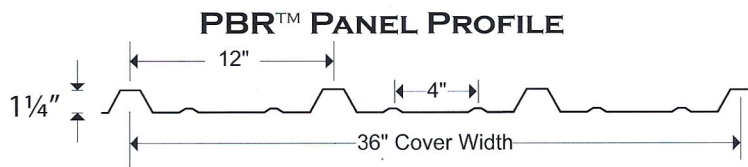

METAL ROOFING & SIDING COLOR SELECTIONS

MAC LIFE (A) - WEATHERXL™ 29 GAUGE

- ◆ Lifetime Paint Adhesion warranty
- ◆ 30 year chalk / 30 year fade resistance
- ◆ 25 year Galvalume® substrate warranty
- ◆ Residential Applications
- ◆ Increased Hail Resistance

MAC 20 (B) - SUPER DYNAPON® 29 GAUGE

- ◆ 20 Year Paint Adhesion warranty
- ◆ 5 year chalk / 5 year fade protection
- ◆ Galvalume substrate
- ◆ Agricultural Applications

MAC 10 (C) - 29 GAUGE

- ◆ 10 Year Paint Adhesion warranty
- ◆ Most Economical Panel
- ◆ Agricultural & Interior Liner Panel Applications