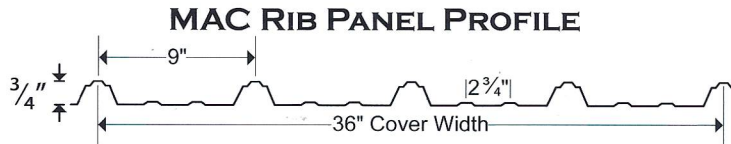

MAC LIFE (A) - WEATHERXL™ 29 GAUGE

- Lifetime Paint Adhesion warranty
- 30 year chalk / 30 year fade resistance
- 25 year Galvalume® substrate warranty
- Residential Applications
- Increased Hail Resistance

MAC 20 (B) - SUPER DYNAPON® 29 GAUGE

- 20 Year Paint Adhesion warranty
- 5 year chalk / 5 year fade protection
- Galvalume substrate
- Agricultural Applications

MAC 10 (C) - 29 GAUGE

- 10 Year Paint Adhesion warranty
- Most Economical Panel
- Agricultural & Interior Liner Panel Applications